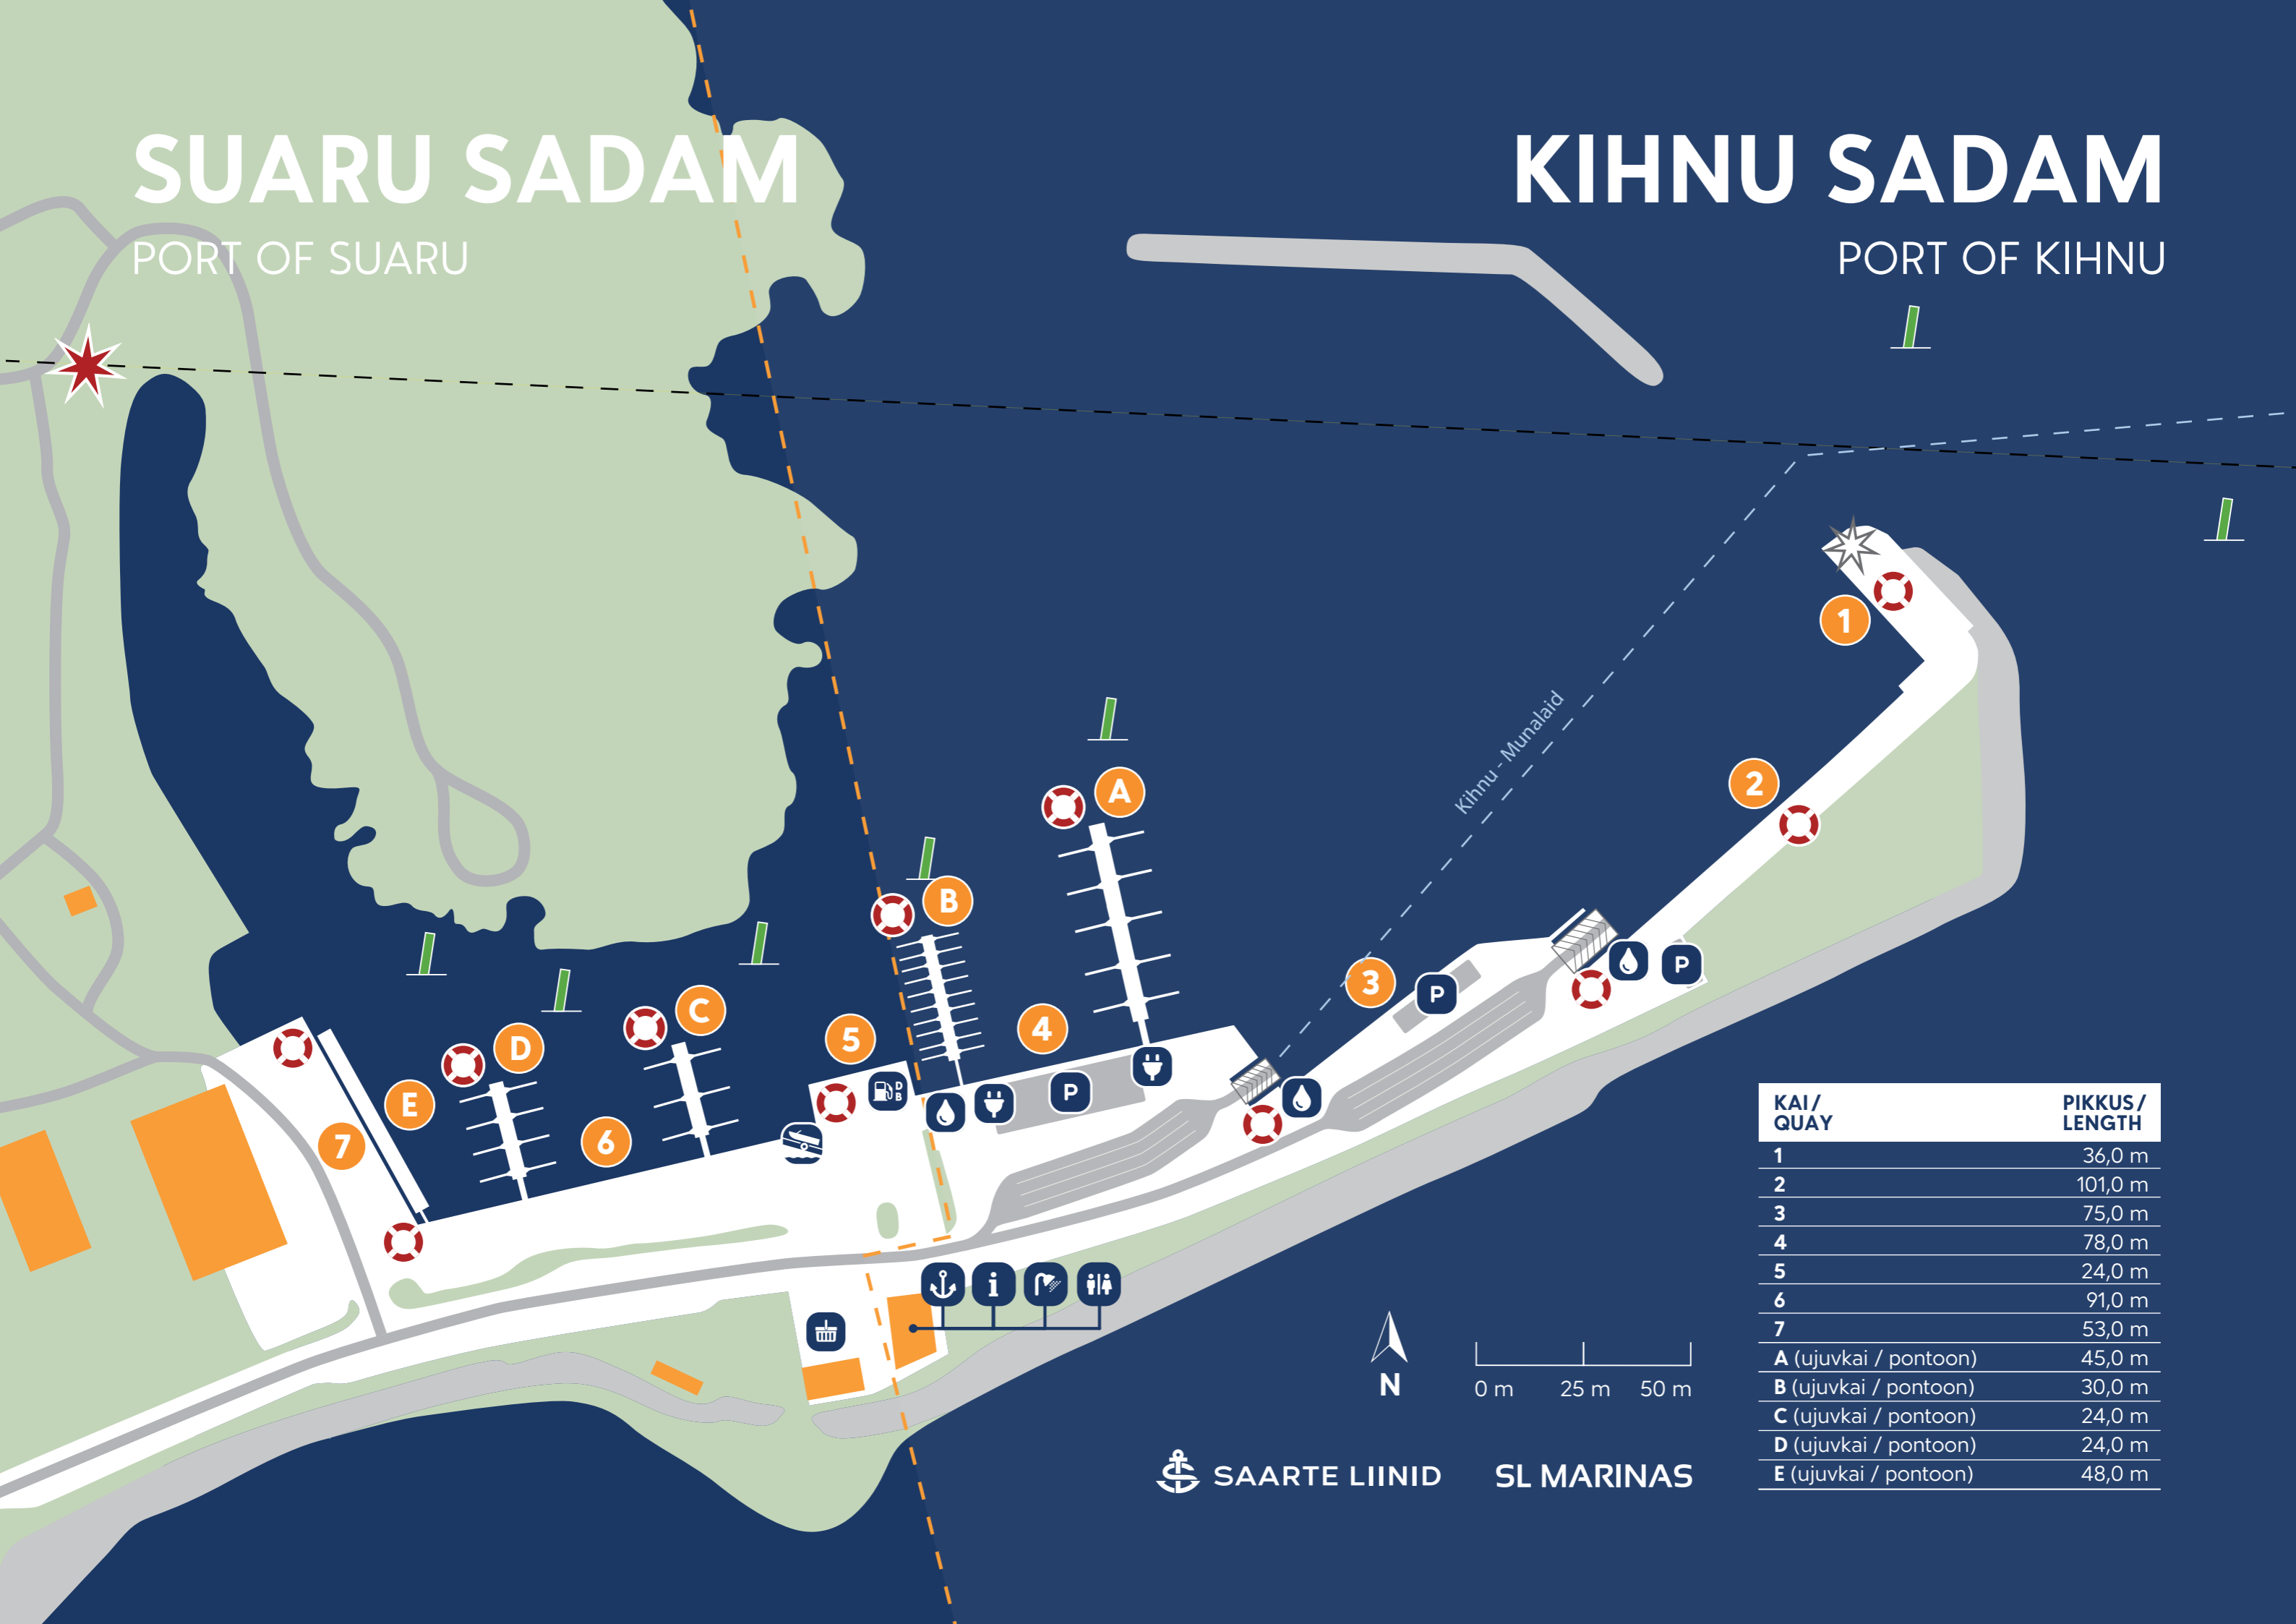

# SUARU SADAM

PORT OF SUARU

# KIHNU SADAM

PORT OF KIHNU

KAI / QUAY	PIKKUS / LENGTH
1	36,0 m
2	101,0 m
3	75,0 m
4	78,0 m
5	24,0 m
6	91,0 m
7	53,0 m
A (ujvkai / pontoon)	45,0 m
B (ujvkai / pontoon)	30,0 m
C (ujvkai / pontoon)	24,0 m
D (ujvkai / pontoon)	24,0 m
E (ujvkai / pontoon)	48,0 m

SAARTE LIINID

SL MARINAS