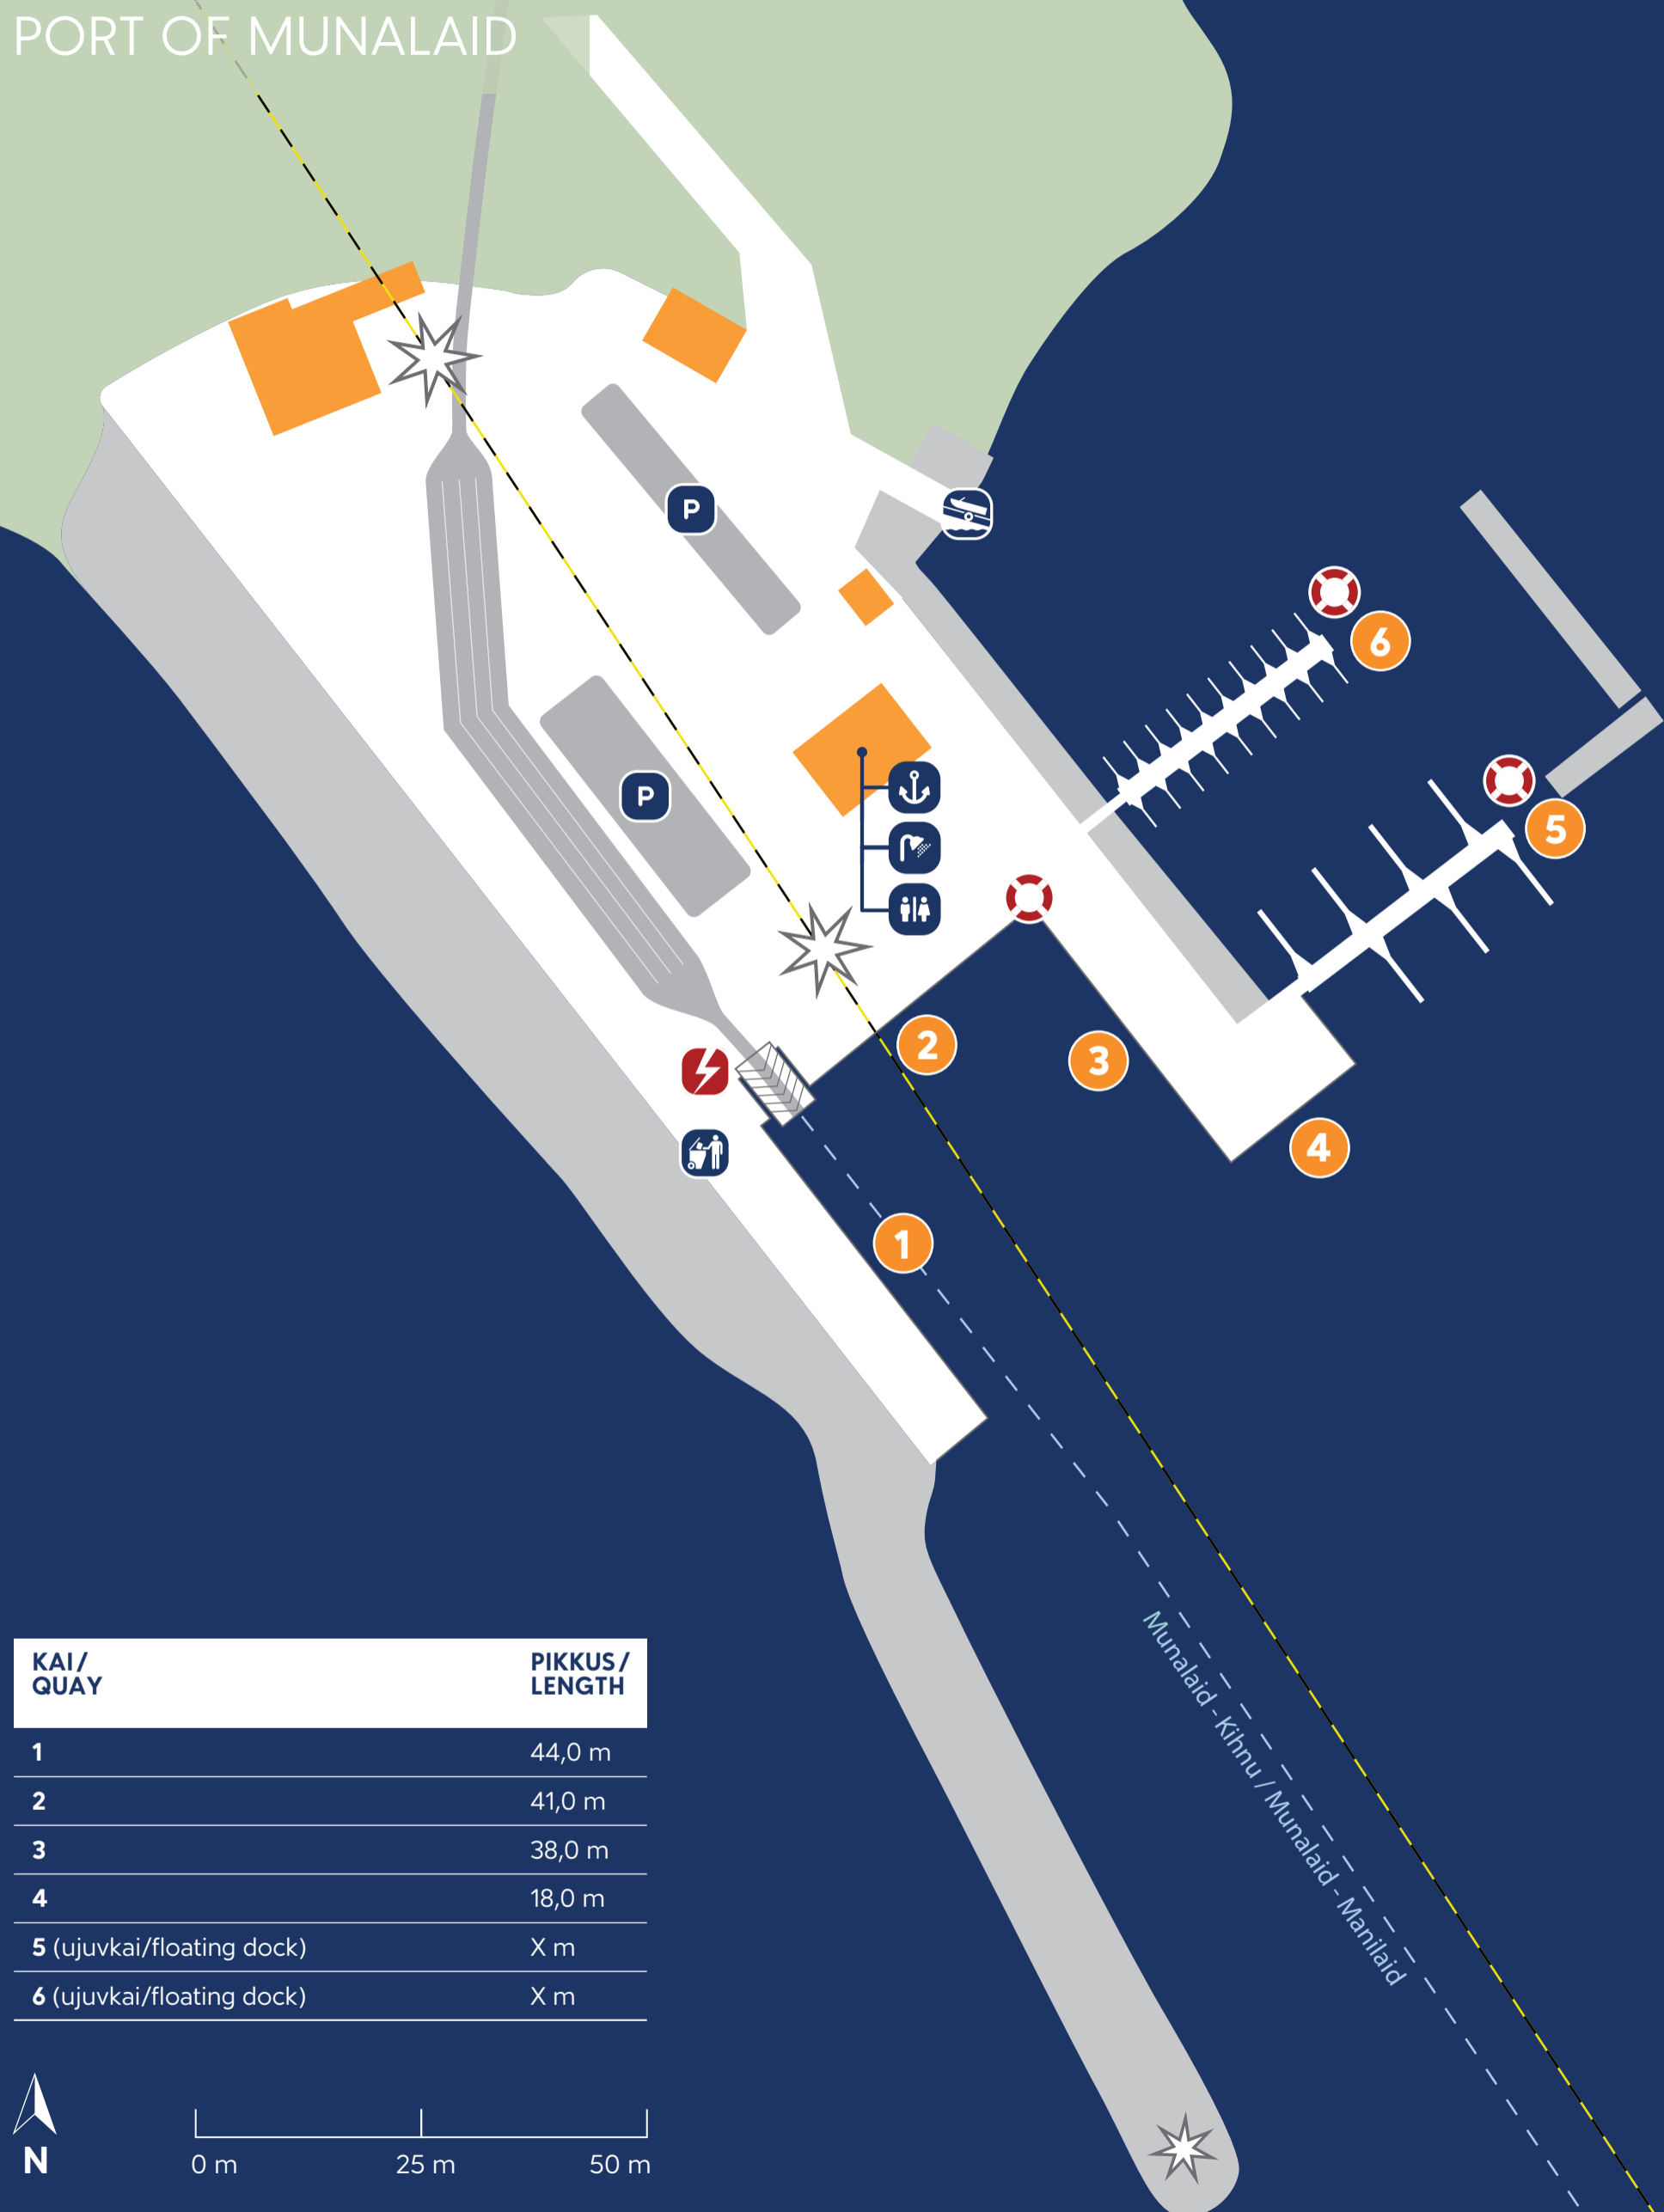

MUNALAIU SADAM

PORT OF MUNALOID

KAI/ QUAY	PIKKUS/ LENGTH
1	44,0 m
2	41,0 m
3	38,0 m
4	18,0 m
5 (ujuvkai/floating dock)	X m
6 (ujuvkai/floating dock)	X m